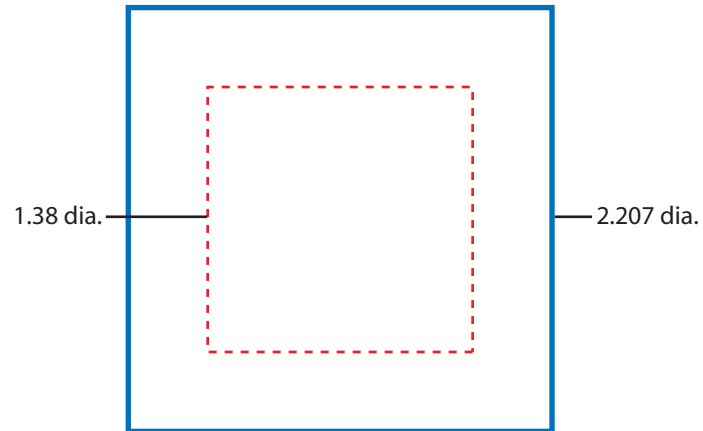

1 1/2 inch square template

Imprint area INSIDE red dotted line.
Blue line is for text or graphics that extend
(bleed) all the way past the edge of the button.
Reference lines do not print on your design.